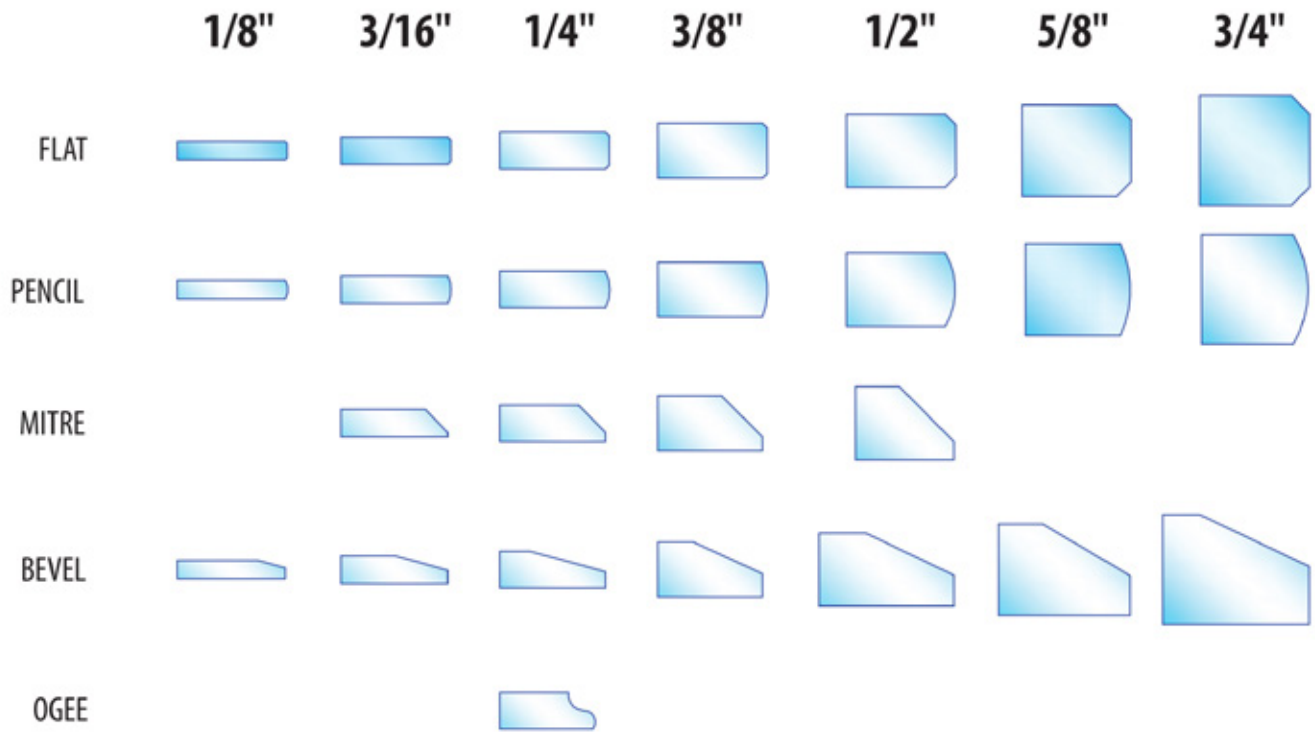

Glass Edge Profiles

eisysVISUAL

1/8"	5/32"	3/16"	1/4"	5/16"	3/8"	1/2"	5/8"	3/4"
(3mm)	(4mm)	(5mm)	(6mm)	(8mm)	(10mm)	(12mm)	(15mm)	(19mm)

Flat grind	●	●	●	●	●	●	●	●	●	
Flat polish			●	●	●	●	●	●	●	
Pencil Polish				●	●	●	●	●	●	
Mitre (0 - 45°)			●	●	●	●	●	●	●	